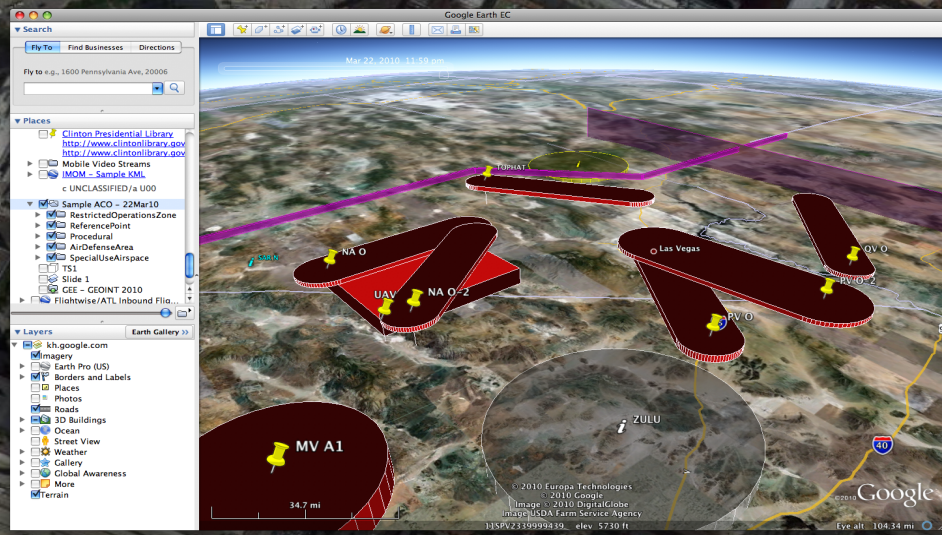

Como tirar vantagem das novas tecnologias?

Uma Plataforma Geoespacial

Configuração Zero

Replicação controlada

Escala Automática

Dimensionamento de
acordo com necessidade

Integração local/remoto
simplificada

Browser window showing Google Maps Engine interface. The page title is "Data" and it displays a grid of 28 datasets (1-28 of 62 total) for the Portland area. The datasets include:

- Benchmark_pdx
- Bicycle_Network_pdx
- Bicycle_Parking_pdx
- Bridges_pdx
- Business_Associations
- CIP_Lines_pdx
- CIP_Points_pdx
- CIP_Poly_pdx
- Contours_5ft_pdx
- Curbs_pdx
- Day_Street_Sweeping...
- Development_Opp_Ar...
- Enterprise_Ecommerc...
- Freight_Districts_pdx
- Freight_Facilities_pdx
- Guardrails_pdx
- Heritage_Trees_pdx
- Historic Aerial Photo ...
- Homebuyer_Opp_Area...
- Intermodal_Facilities...
- ITS_Camera_pdx
- ITS_Signs_pdx
- Leaf_Pickup_pdx
- LID_Boundaries_pdx
- LID_Streets_pdx
- Neighborhoods_pdx
- Night_Street_Sweepin...
- Parking_Meters_pdx

Navigation and management options on the left include: Dashboard, Maps, Layers, Data (Add to layer..., Add to mosaic..., Style vector, Add images, Remove selected, Edit, Delete), Access lists, and Attribution. A "CREATE" button is also visible.

Quota usage as of 7/9 11:37:
External page views: 0% used
Internal page views: 0% used
Storage: 1% used

Uma interface simples de gerência

Novas tecnologias permitem a distribuição controlada de informações complexas em multi interfaces