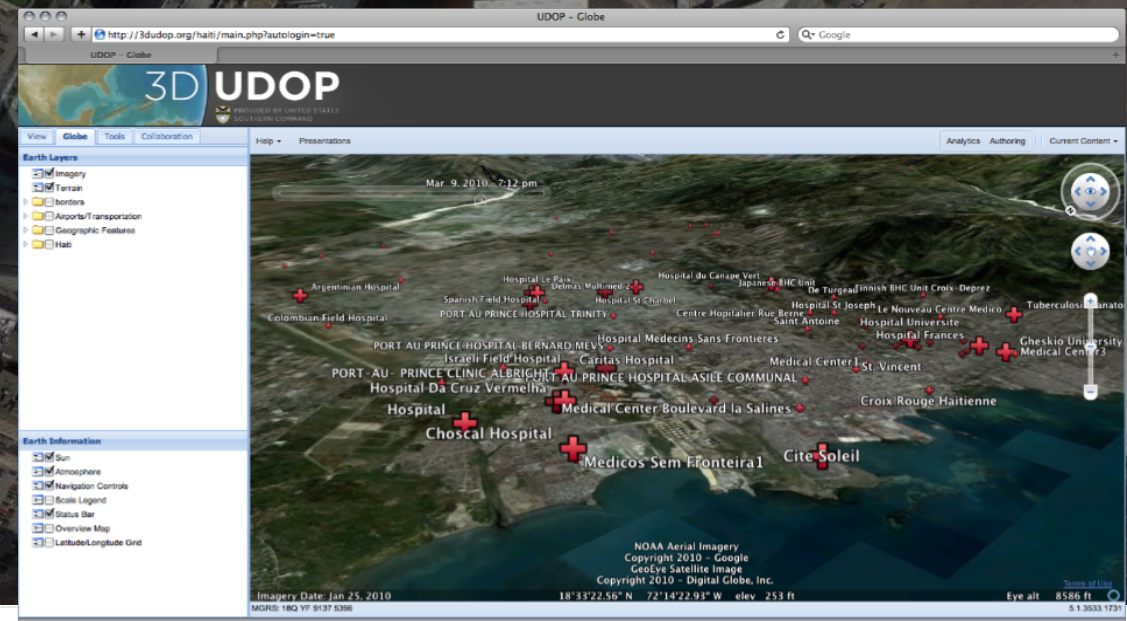

Browser window showing Google Maps Engine interface. The page title is "Data" and it displays a grid of 28 datasets (1-28 of 62 total) for the Portland area. The datasets include:

- Benchmark_pdx
- Bicycle_Network_pdx
- Bicycle_Parking_pdx
- Bridges_pdx
- Business_Associations
- CIP_Lines_pdx
- CIP_Points_pdx
- CIP_Poly_pdx
- Contours_5ft_pdx
- Curbs_pdx
- Day_Street_Sweeping...
- Development_Opp_Ar...
- Enterprise_Ecommerc...
- Freight_Districts_pdx
- Freight_Facilities_pdx
- Guardrails_pdx
- Heritage_Trees_pdx
- Historic Aerial Photo ...
- Homebuyer_Opp_Area...
- Intermodal_Facilities...
- ITS_Camera_pdx
- ITS_Signs_pdx
- Leaf_Pickup_pdx
- LID_Boundaries_pdx
- LID_Streets_pdx
- Neighborhoods_pdx
- Night_Street_Sweepin...
- Parking_Meters_pdx

Navigation and management options on the left include: Dashboard, Maps, Layers, Data (Add to layer..., Add to mosaic..., Style vector, Add images, Remove selected, Edit, Delete), Access lists, and Attribution. A "CREATE" button is also visible.

Quota usage as of 7/9 11:37:
External page views: 0% used
Internal page views: 0% used
Storage: 1% used

Uma interface simples de gerência

Novas tecnologias permitem a distribuição controlada de informações complexas em multi interfaces