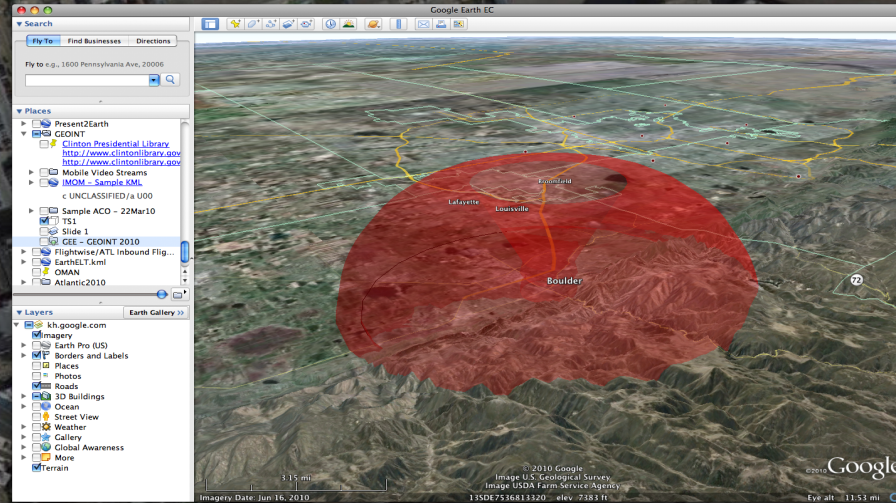

Browser window showing Google Maps Engine interface. The page title is "Data" and it displays a grid of 28 datasets (1-28 of 62 total) for the Portland area. The datasets include:

- Benchmark_pdx
- Bicycle_Network_pdx
- Bicycle_Parking_pdx
- Bridges_pdx
- Business_Associations
- CIP_Lines_pdx
- CIP_Points_pdx
- CIP_Poly_pdx
- Contours_5ft_pdx
- Curbs_pdx
- Day_Street_Sweeping...
- Development_Opp_Ar...
- Enterprise_Ecommerc...
- Freight_Districts_pdx
- Freight_Facilities_pdx
- Guardrails_pdx
- Heritage_Trees_pdx
- Historic Aerial Photo ...
- Homebuyer_Opp_Area...
- Intermodal_Facilities...
- ITS_Camera_pdx
- ITS_Signs_pdx
- Leaf_Pickup_pdx
- LID_Boundaries_pdx
- LID_Streets_pdx
- Neighborhoods_pdx
- Night_Street_Sweepin...
- Parking_Meters_pdx

Navigation and management options on the left include: Dashboard, Maps, Layers, Data (Add to layer..., Add to mosaic..., Style vector, Add images, Remove selected, Edit, Delete), Access lists, and Attribution. A "CREATE" button is also visible.

Quota usage as of 7/9 11:37:
External page views: 0% used
Internal page views: 0% used
Storage: 1% used

Uma interface simples de gerência

Novas tecnologias permitem a distribuição controlada de informações complexas em multi interfaces