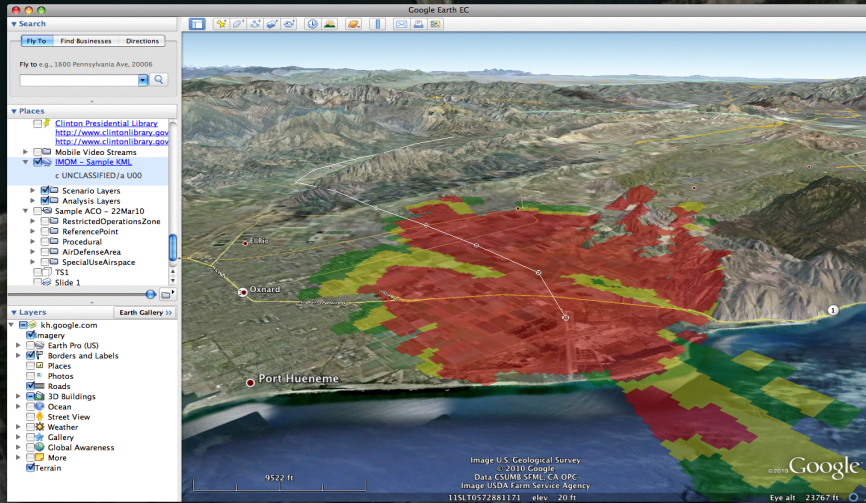

Browser window showing Google Maps Engine interface. The page title is "Data" and it displays a grid of 28 datasets (1-28 of 62 total) for the Portland area. The datasets include:

- Benchmark_pdx
- Bicycle_Network_pdx
- Bicycle_Parking_pdx
- Bridges_pdx
- Business_Associations
- CIP_Lines_pdx
- CIP_Points_pdx
- CIP_Poly_pdx
- Contours_5ft_pdx
- Curbs_pdx
- Day_Street_Sweeping...
- Development_Opp_Ar...
- Enterprise_Ecommerc...
- Freight_Districts_pdx
- Freight_Facilities_pdx
- Guardrails_pdx
- Heritage_Trees_pdx
- Historic Aerial Photo ...
- Homebuyer_Opp_Area...
- Intermodal_Facilities...
- ITS_Camera_pdx
- ITS_Signs_pdx
- Leaf_Pickup_pdx
- LID_Boundaries_pdx
- LID_Streets_pdx
- Neighborhoods_pdx
- Night_Street_Sweepin...
- Parking_Meters_pdx

Navigation and management options on the left include: Dashboard, Maps, Layers, Data (Add to layer..., Add to mosaic..., Style vector, Add images, Remove selected, Edit, Delete), Access lists, and Attribution. A "CREATE" button is also visible.

Quota usage as of 7/9 11:37:
External page views: 0% used
Internal page views: 0% used
Storage: 1% used

Uma interface simples de gerência

Novas tecnologias permitem a distribuição controlada de informações complexas em multi interfaces