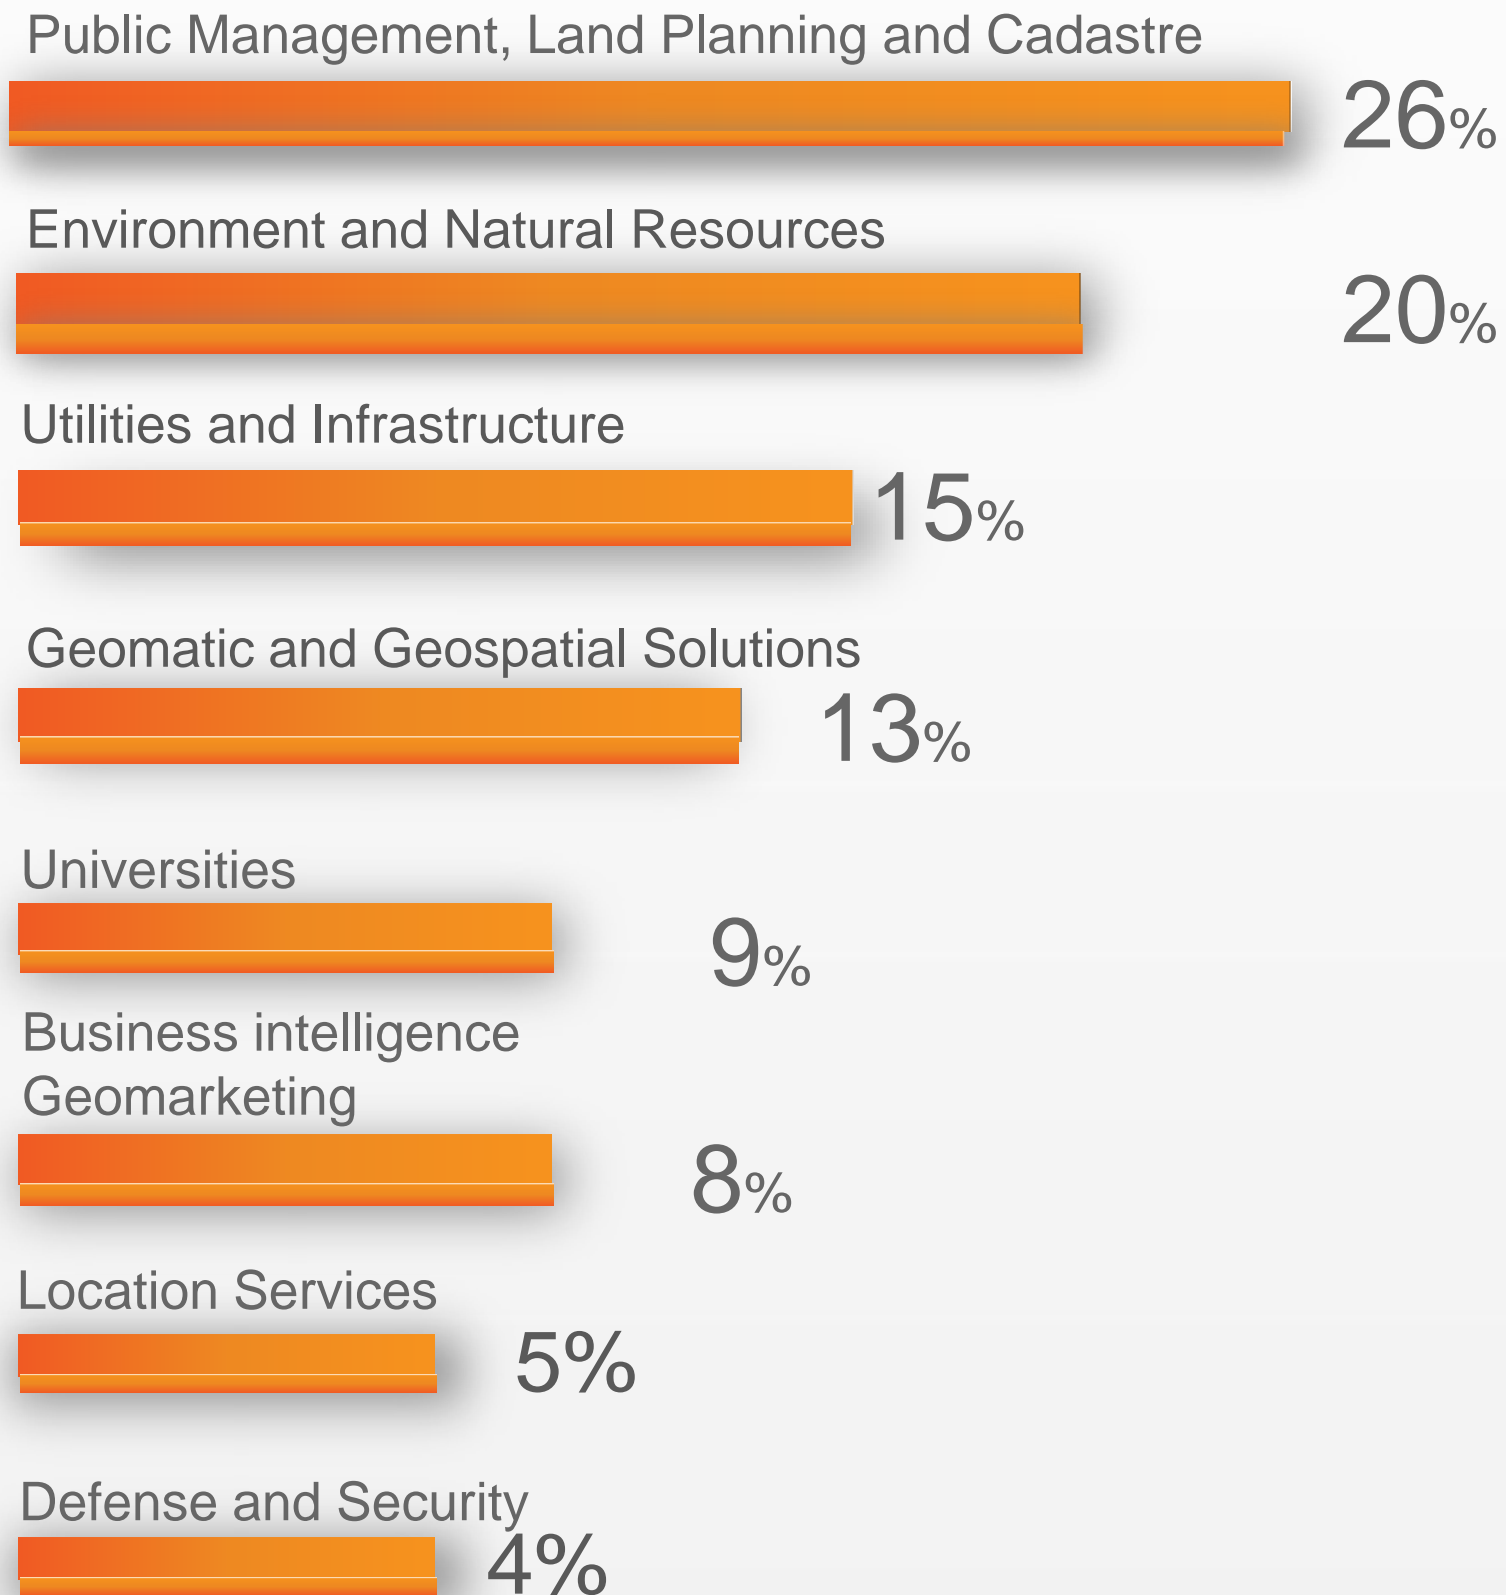

São Paulo - SP - Brazil

Why exhibit at the fair?

+ 3.540
ATTENDEES

+ 150
SPEAKERS

✓ Establish direct and personal contact with decision makers

✓ Develop business and commercial alliances

✓ Increase the network of relationships

+ 25 COUNTRIES
PARTICIPATING

Why exhibit at
the fair?

FAIR WITH
+ 70 GLOBAL
BRANDS

✓ Use the event as a space to release
and promote products and services

✓ Disseminate and reinforce
your brand at the market

✓ Analyze the
competition

Why exhibit at the fair?

Attendees

Sectors

Why exhibit at the fair?

Why exhibit at the fair?

94%

POSITIVELY
EVALUATED THE
EVENT

93%

OPINED THAT THE
FAIR PRESENTED
INNOVATIONS

89%

APPROVED
THE CONTENT OF THE
SEMINARS AND COURSES

92%

INDICATED
THE EVENT TO
COLLEAGUES

89%

APPROVED THE
INFRASTRUCTURE AND
EVENT'S LOCATION