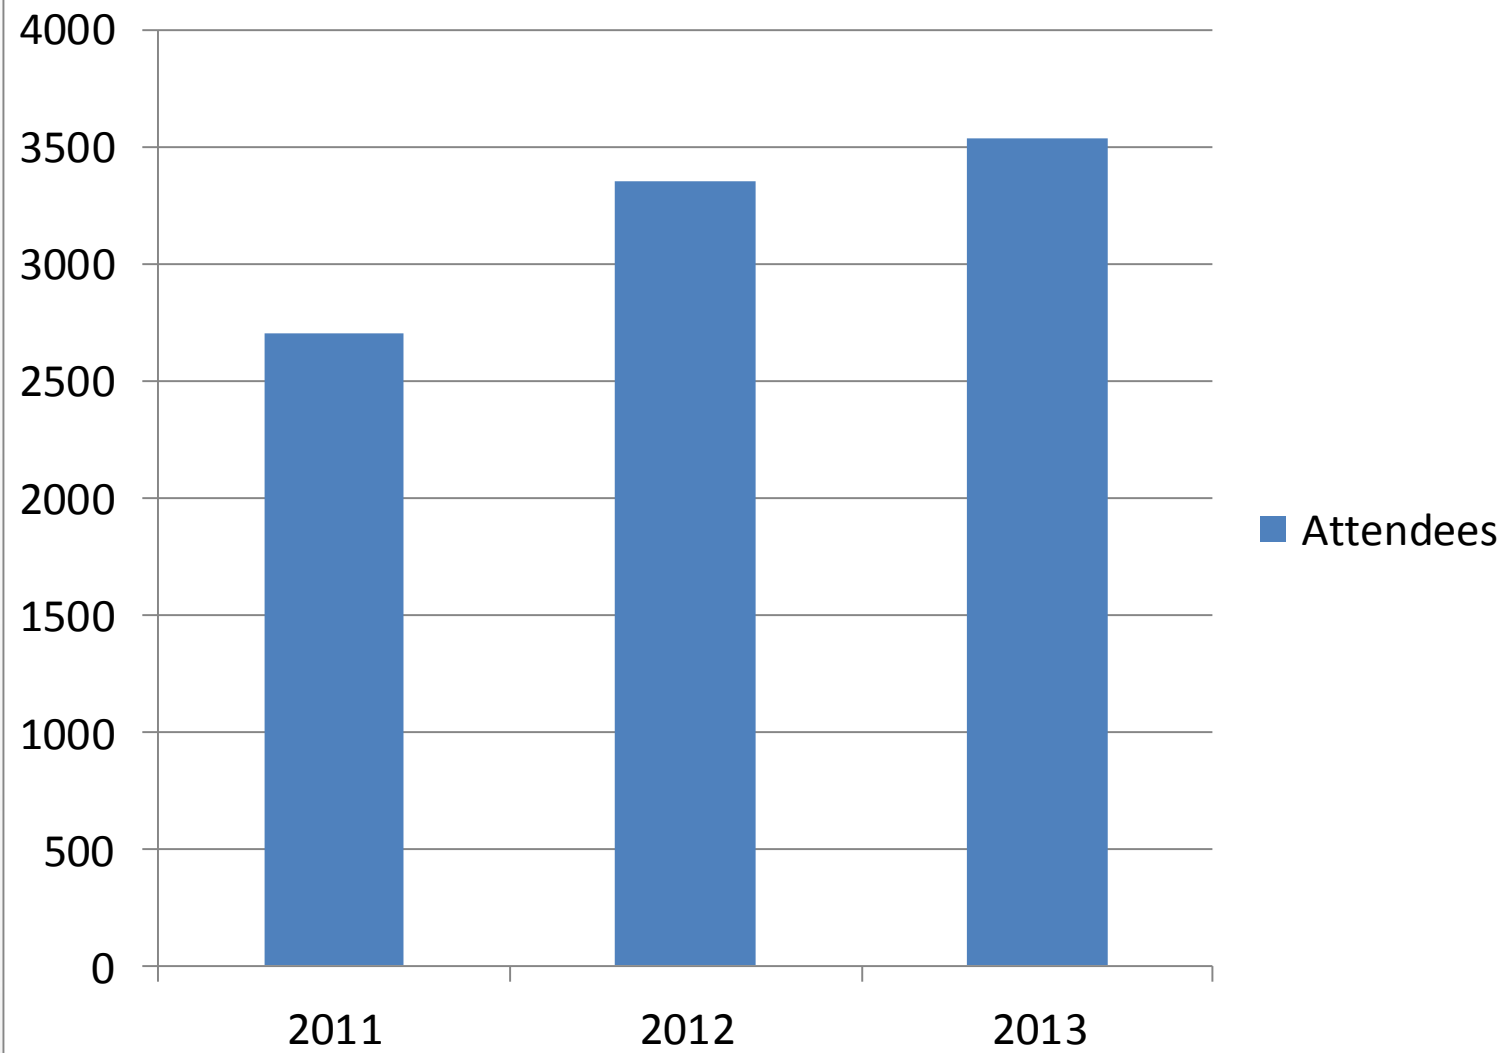

São Paulo - SP - Brazil

Why exhibit at the fair?

+ 3.540
ATTENDEES

+ 150
SPEAKERS

✓ Establish direct and personal contact with decision makers

✓ Develop business and commercial alliances

✓ Increase the network of relationships

+ 25 COUNTRIES
PARTICIPATING

Why exhibit at
the fair?

FAIR WITH
+ 70 GLOBAL
BRANDS

✓ Use the event as a space to release
and promote products and services

✓ Disseminate and reinforce
your brand at the market

93%

OPINED THAT THE
FAIR PRESENTED
INNOVATIONS

89%

APPROVED
THE CONTENT OF THE
SEMINARS AND COURSES

92%

INDICATED
THE EVENT TO
COLLEAGUES

89%

APPROVED THE
INFRASTRUCTURE AND
EVENT'S LOCATION

92%

POSITIVELY
EVALUATED THE
ORGANIZATION OF THE
EVENT

Event History

Attendees

Exhibitors

MundoGEO

#

CONNECT