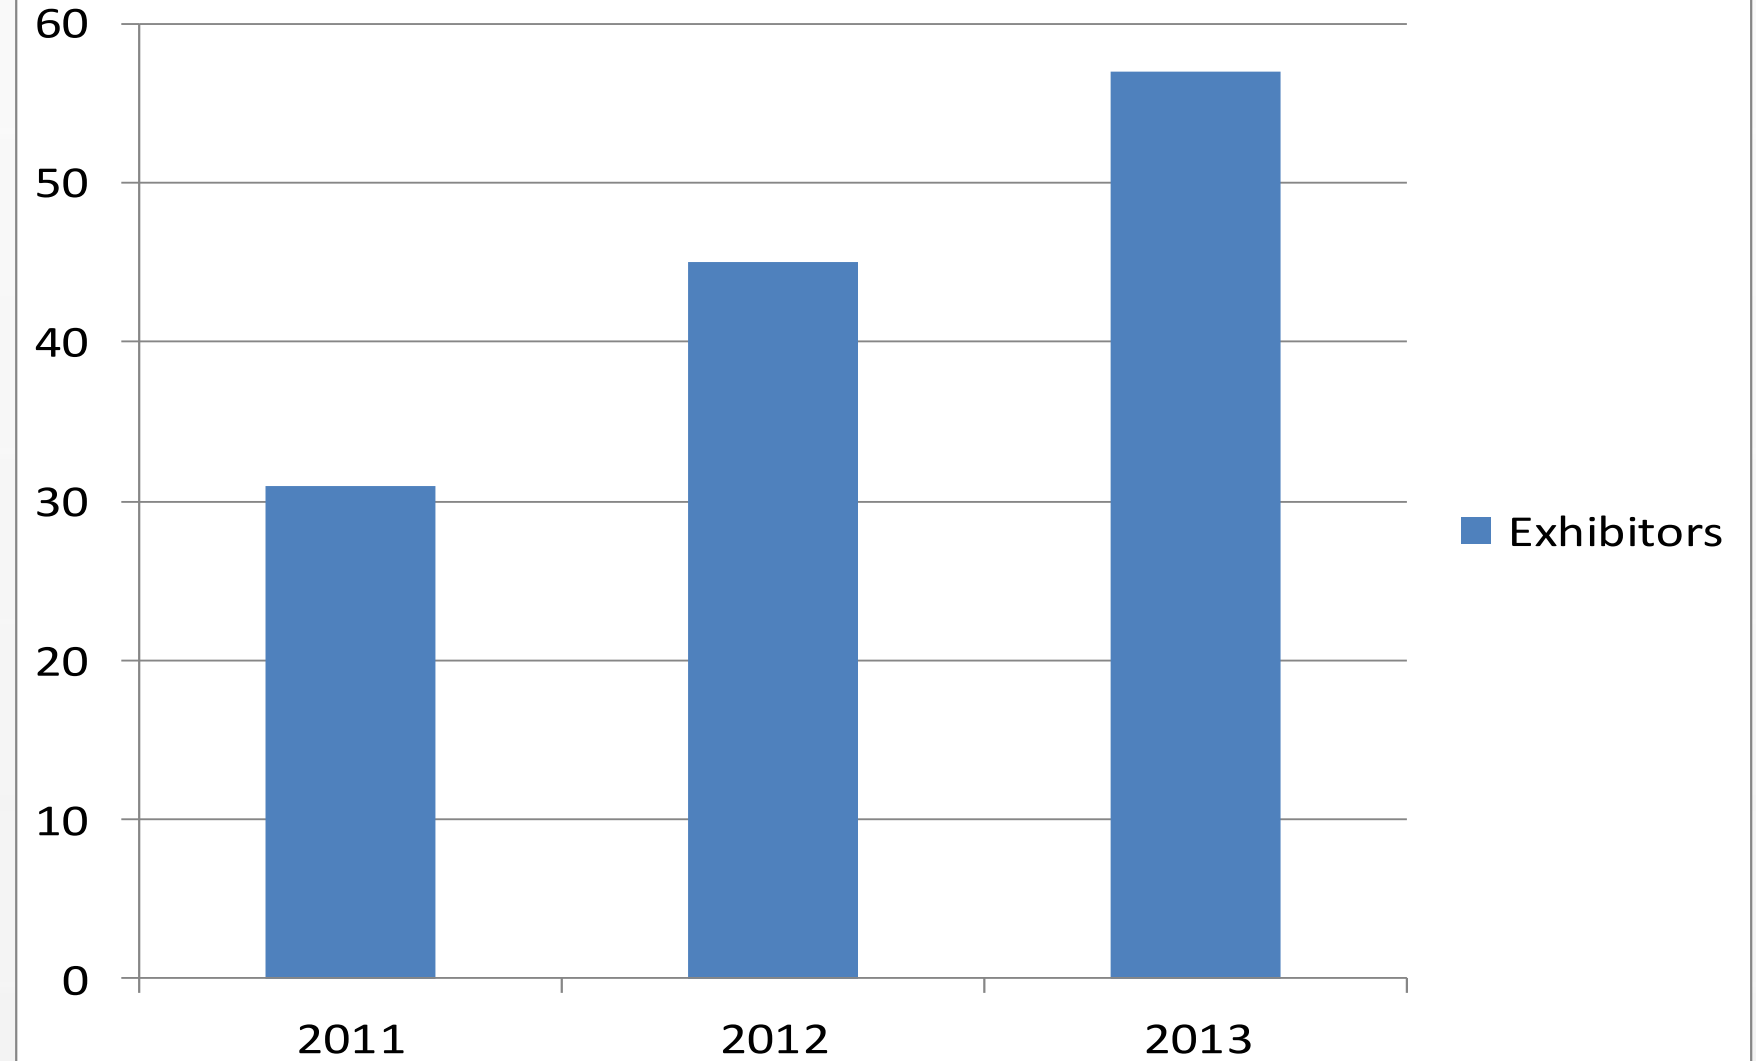

São Paulo - SP - Brazil

Why exhibit at the fair?

+ 3.540
ATTENDEES

+ 150
SPEAKERS

✓ Establish direct and personal contact with decision makers

✓ Develop business and commercial alliances

✓ Increase the network of relationships

93%

OPINED THAT THE
FAIR PRESENTED
INNOVATIONS

89%

APPROVED
THE CONTENT OF THE
SEMINARS AND COURSES

92%

INDICATED
THE EVENT TO
COLLEAGUES

89%

APPROVED THE
INFRASTRUCTURE AND
EVENT'S LOCATION

92%

POSITIVELY
EVALUATED THE
ORGANIZATION OF THE
EVENT

Event History

Attendees

Exhibitors

MundoGEO

#

CONNECT